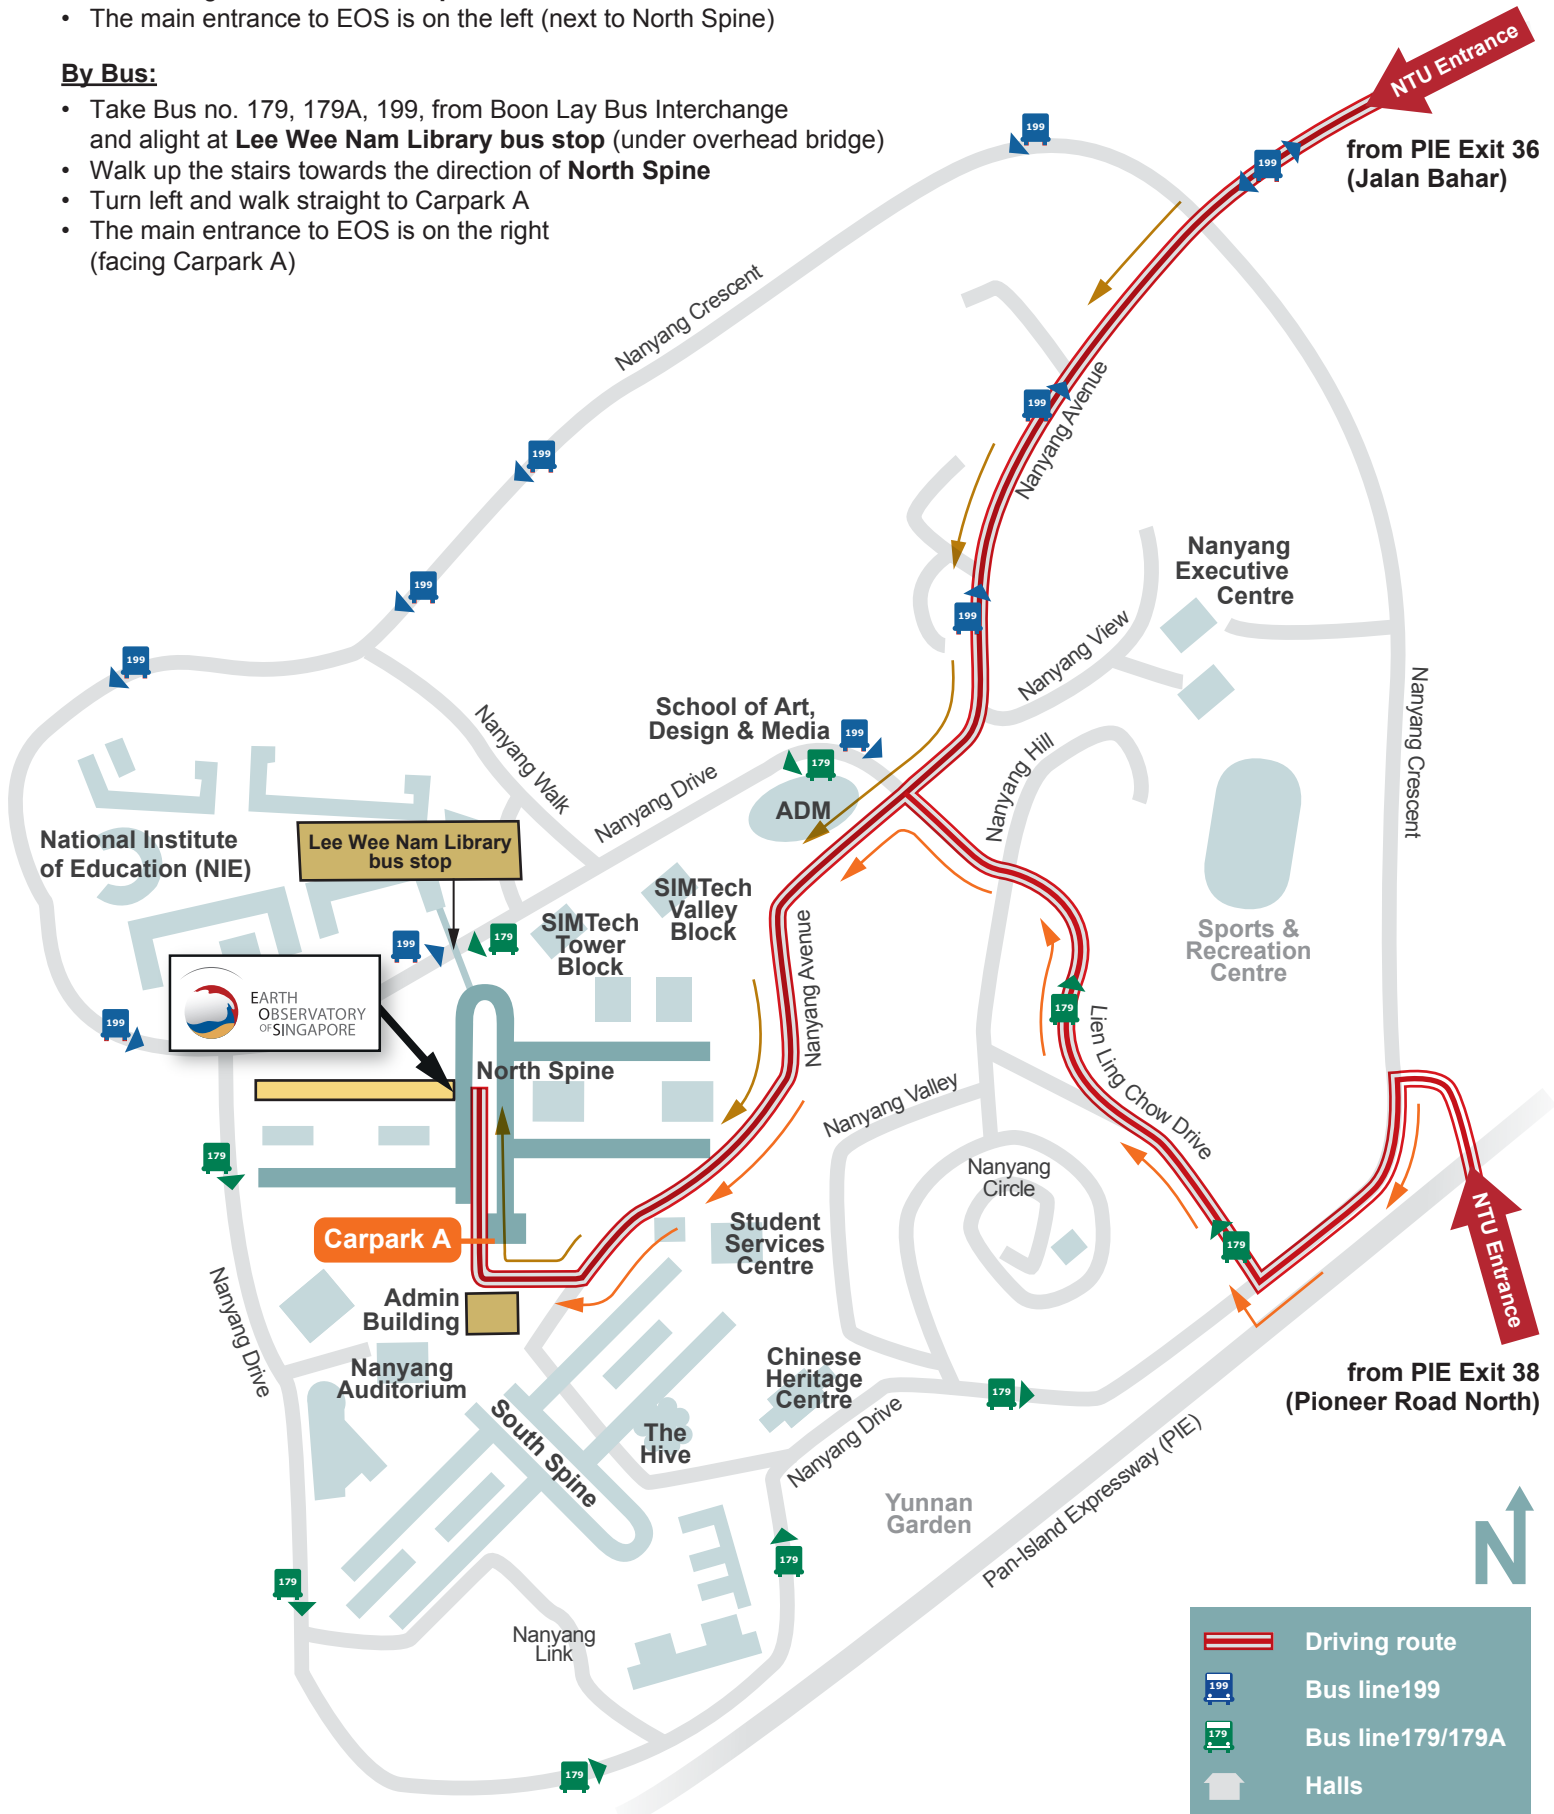

EOS Directional Map

By Car:

- Take PIE Exit 36 (Jalan Bahar) or Exit 38 (Pioneer Road North) to NTU entrance
- Drive towards direction of Administration Building
- Turn right into **Carpark A** from Administration Building
- Drive straight till the end of **Carpark A**
- The main entrance to EOS is on the left (next to North Spine)

By Bus:

- Take Bus no. 179, 179A, 199, from Boon Lay Bus Interchange and alight at **Lee Wee Nam Library bus stop** (under overhead bridge)
- Walk up the stairs towards the direction of **North Spine**
- Turn left and walk straight to Carpark A
- The main entrance to EOS is on the right (facing Carpark A)

	Driving route
	Bus line 199
	Bus line 179/179A
	Halls